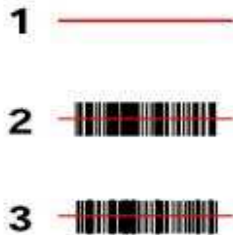

- Auto trigger activates the laser
- Place the laser line on the bar code
- Press the CodeGate button to transmit the data

MK5145 Eclipse™ with USB I/F $198.00 incl plus P&P Optional Desk Stand $48.40 incl
Includes FREE registration of optional Bar-KeV.Exe software.